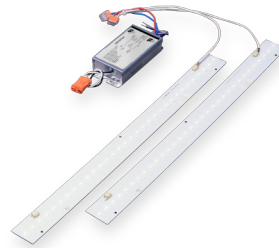

- 10 year warranty
- 4' and 8' lengths
- Fast Install - 5 minutes typ.
- Dust Free Lens Design
- Telescoping to fit most widths
- DLC Qualified for Max Rebate
- >112 lumens/watt

LMR RETROFIT KIT SERIES MODULAR STRIP RETROFIT

- 10 year warranty
- Easy Install - magnet or tape
- Range from 2400 - 7000L
- >200,000 hrs Rated Lifetime
- DLC Qualified for Max Rebate
- >116 lumens/watt

LMDR SERIES DIFFUSED MODULAR STRIP RETROFIT

- 10 year warranty
- Diffused light
- Easy Install - magnet or tape
- Range from 2400 - 7000L
- >200,000 hrs Rated Lifetime
- DLC Qualified for Max Rebate
- >116 lumens/watt